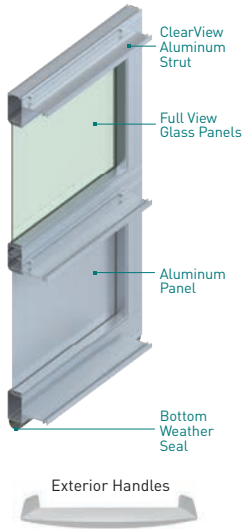

Construction

An Amarr Vista V11000 full view door offers strength and beauty to match the stylish design of your home.

- 2" thick extruded commercial-grade aluminum frame provides durability, low maintenance and corrosion resistance
- Tongue and groove section joints and bottom weather seal provide additional protection against the elements
- ClearView Aluminum Strut System does not restrict viewing area and adds strength and durability to doors 16' to 24' wide
- Wind load options available to meet local building codes
- Attractive, modern exterior handles (2) included
- Available in 21" and 24" section heights; 18" for odd height doors
- Available in 1" width increments up to 24'

Specifications

	AMARR VISTA V11000
FRAME CONSTRUCTION	2" thick aluminum
SECTION HEIGHTS	21" and 24"; 18" for odd height doors
COLORS	
Anodize	Clear, Champagne, Copper, Medium Bronze, Dark Bronze, Black
Paint	26 standard PVDF colors, 21 standard Powder Coat colors, RAL and custom colors in both PVDF and Powder Coat
Mill	Perforated panel only
OPTIONAL PANELS	Full View, Aluminum, Insulated Aluminum, Louvered, Perforated
WIND LOAD¹ AVAILABLE	•
FINISH WARRANTY²	5 Years
WORKMANSHIP WARRANTY²	5 Years
HARDWARE WARRANTY²	5 Years

Optional Panels

ALUMINUM & INSULATED ALUMINUM	PERFORATED ALUMINUM	LOUVERED ALUMINUM
Shown in Clear Anodize.	0.312" square perforations on 3/4" centers. Also available in Mill finish.	6 columns of (12) 3"x 3/4" vents on a 4'x 24" panel. Shown in White Powder Coat.

Glazing Options

	Annealed Single Pane		Tempered Single Pane				Annealed Dual Pane		Tempered Dual Pane		Laminated	Polycarbonate			Single Pane Acrylic		
	1/8"	1/8" Low-E	1/8"	1/8" Low-E	1/4"	1/4" Low-E	1/2"	1/2" Low-E	1/2"	1/2" Low-E	1/4"	Single 1/8"	Single 1/4"	Tri-Wall 5/8"	1/8"	1/4"	1/2"
CLEAR	•	•	•	•	•	•	•	•	•	•		•	•	•	•	•	•
OBSCURE	•		•				•	•									
FROST	•		•		•		•	•									
SNOW											•			•			
WHITEOUT											•						
GRAY TINT	•		•				•	•	•	•							
BRONZE TINT	•		•				•	•	•	•				•			
GREEN TINT	•		•				•	•	•	•							

Colors

Actual color may vary from samples shown.