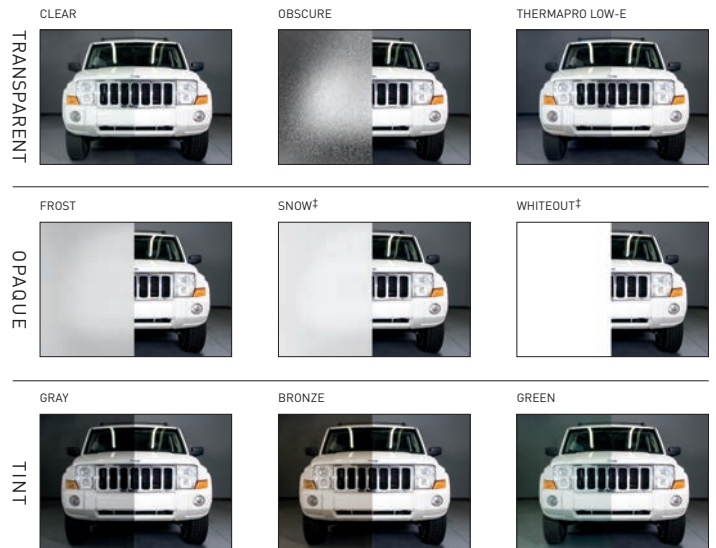

Glass

Glass is tempered and available as single pane or insulated.

†Laminated, not tempered. Insulated glass not available.